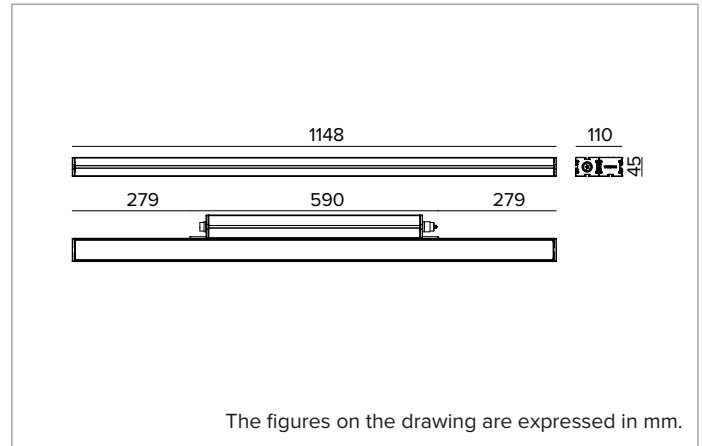

E0554GRH830ELBC | JEDI NOVA 55 Projector Side Box

Adjustable linear LED projector

	3000K	H(m)	D1(m)	D2(m)	E _{max} (lx)		
	Ra80	17°	74°				
Fixture Power	46W	1	0.30	1.51	8221		
Source Flux	7256lm	2	0.61	3.01	2055		
Fixture Flux	4339lm	3	0.91	4.52	913		
Efficacy	95lm/W	4	1.21	6.02	514		
TS2146	I _{max} =1133cd/klm	I _{max}	8221cd	5	1.52	7.53	329

Colour and finish: Burnished copper

Dimensions: L=1148mm

Weight: 4.7Kg

Version: Comfort

Degree of protection: IP66,IP67,IP68,IP69

Mechanical Resistance: IK07

ELECTRICAL CHARACTERISTICS

Integrated driver available in the ON-OFF version (positioned laterally to the optical body). Supplied with through-wiring with longitudinal sealing IN/OUT panel connectors (the sealing limits the risk of humidity raising towards the driver/optical body). Luminaire compliant with EN 60598-2-22 for power supply from a centralised emergency system CPSS (Central Power Supply System), not incorporated in the luminaire - high risk areas excluded. The default power and flux are 100% in AC and 100% in DC.